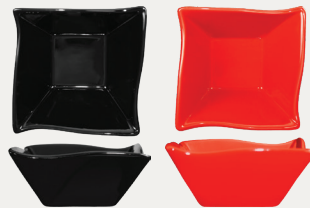

FA-403	5" x 3" x 1 ¹ / ₈ "H (3.5oz)	2 doz
--------	--	-------

Sampling Deep Bowl with Handle

FA-404	4 ³ / ₈ "D x 3 ³ / ₈ "H (4.5oz)	2 doz
--------	---	-------

Sampling Dish with Handles

FA-417	5 ¹ / ₄ "L x 4 ¹ / ₂ "W x 1"H (5oz)	1 doz
--------	---	-------

Bowl

AS-11	4 ³ / ₄ "D x 2 ¹ / ₈ "H (11oz)	2 doz
-------	--	-------

ADDITIONAL COLORS

- B
- CR

Bowl

FAW-5-B	5 ¹ / ₈ " x 3" x 1 ¹ / ₈ "H	4 doz
FAW-5-CR	(2.5 oz)	

ADDITIONAL COLORS

- B
- CR

Appetizer Cones

Our versatile appetizer cones can accommodate up to three ramekins. It's a great way to increase your appetizer sales and profits. Fits any of our 3 oz ramekins.

Single Cup Black Iron Fry Cone